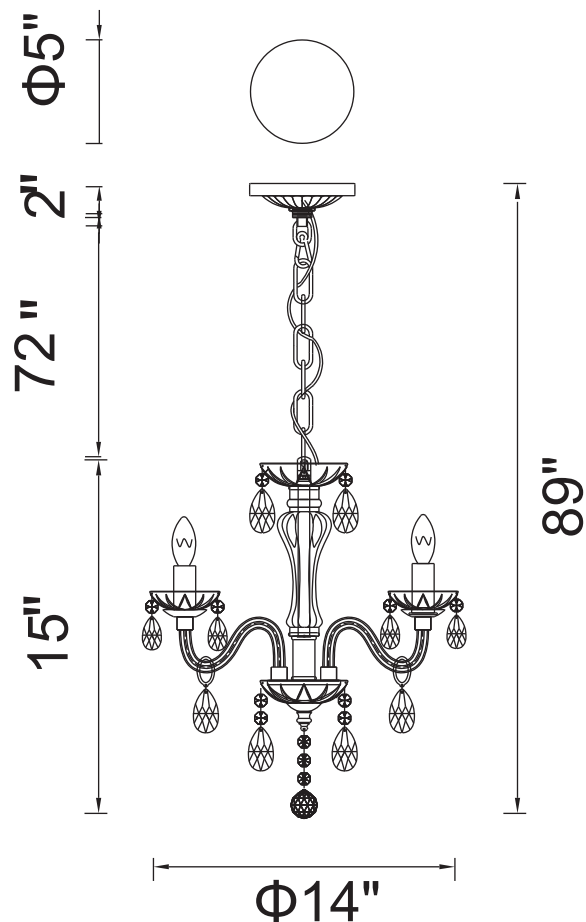

PROJECT: _____

FIXTURE TYPE: _____

LOCATION: _____

CONTACT/PHONE: _____

Item	8273P14C-4
Collection	PRINCETON
Finish	Chrome
Glass	-----
Crystal	Clear
Input	120V AC,60HZ,AC

Shade	-----
Length/Dia.	14"
Width/Ext.	-----
Height	15"
Maximum	89"
Lumens	-----

Light Source	E12
Bulb Info.	4×60W
Included	-----
Dimmable	No
Color	-----
Weight	